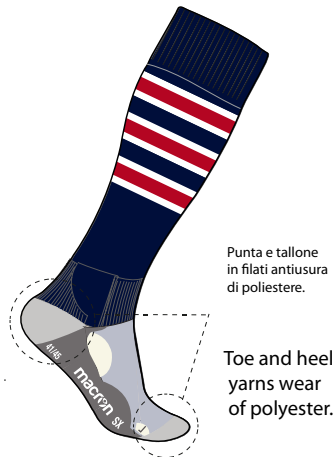

CUSTOM
OKLAHOMA
SOCKS

BODY

SLIM

REGULAR

TESSUTO/FABRIC
PA - CO - EL - EL

TAGLIE/SIZE

KID: EU 31/34 - UK 12 MTHS/2Y - JR: EU 35/40 - UK 2.5/6.5
SR: EU 41/45 - UK 7/10.5 - SR+XL: EU 46/50 - UK 11/15

PREZZO 1PZ/PRICE 1 PCS.

SR RRP 9,24 £
JR RRP 7,70 £

DISEGNO PREDEFINITO/FIXED DESIGN

OKLAHOMA - CODICE/CODE 98600009 - 5 PCS.

COLORI/COLOURS