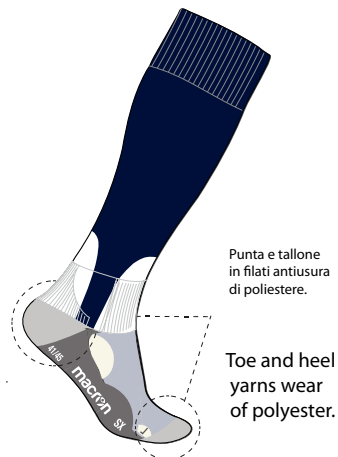

CUSTOM
BOISE
SOCKS

BODY

SLIM

REGULAR

TESSUTO/FABRIC
PA - CO - EL - EL

TAGLIE/SIZE

KID: EU 31/34 - UK 12 MTHS/2Y - JR: EU 35/40 - UK 2.5/6.5
SR: EU 41/45 - UK 7/10.5 - SR+XL: EU 46/50 - UK 11/15

PREZZO 1PZ/PRICE 1 PCS.

SR RRP 9,24 £
JR RRP 7,70 £

DISEGNO PREDEFINITO/FIXED DESIGN

BOISE - CODICE/CODE 98600011 - 5 PCS.

COLORI/COLOURS