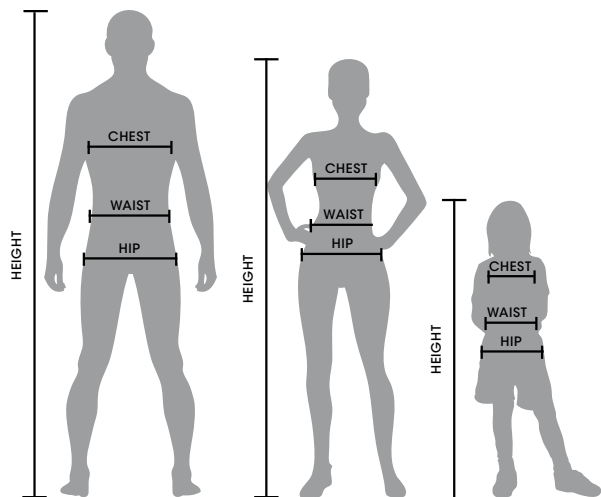

THESE SIZE CHARTS HAVE BEEN DEVELOPED ON THE BASIS OF YEARS OF EXPERIENCE AND CAN BE USED AS A GUIDELINE WHEN BUYING MACRON. MACRON PRODUCTS ARE MADE TO THE HIGHEST STANDARDS AND ARE SUBJECT TO STRICT QUALITY CONTROL PROCEDURES. GARMENTS HOWEVER CAN DISCOLOUR DUE TO SUBSTANCES SUCH AS MUD AND GRASS, LINIMENT OR OIL, AND OF COURSE PERSPIRATION, ALL OF WHICH MAY NOT BE FULLY REMOVABLE BY WASHING. THE EXTENT OF DISCOLOURATION CAN BE GREATLY REDUCED BY FOLLOWING A FEW SIMPLE PROCEDURES.

SOAKING AND/OR WASHING OF THE GARMENT IN WATER AND DETERGENT AS SOON AS POSSIBLE AFTER USE CAN REDUCE DISCOLOURATION, USING AT LEAST THE SAME VOLUME OF WATER AS THE GARMENT BEING TREATED. ALWAYS FOLLOW DETERGENT MANUFACTURERS INSTRUCTIONS, ESPECIALLY THOSE INTENDED TO TACKLE HEAVY STAINS AND AVOID PRODUCTS CONTAINING BLEACH. MACRON CANNOT ACCEPT ANY LIABILITY FOR DISCOLOURATION OR DAMAGE TO GARMENTS RESULTING FROM STAINING CAUSED BY ELEMENTS FOREIGN TO THE MATERIALS USED IN MANUFACTURE. ON PHOTOGRAPHIC REPRODUCTION AND PRINT SOME COLOUR CHANGES MAY OCCUR BETWEEN PICTURES AND ORIGINAL PRODUCTS. WE WILL NOT ACCEPT ANY RESPONSIBILITY FOR PRINTING ERRORS IN THE CATALOGUE. WE RESERVE THE RIGHT TO MAKE PRODUCT/TECHNICAL CHANGES (IN DESIGN, COLOUR, FUNCTION AND MATERIAL), WHICH WE FEEL, WILL MAKE FOR IMPROVEMENT OF THE PRODUCT. WE WILL NOT ACCEPT ANY RESPONSIBILITY FOR PRINTING ERRORS IN THE CATALOGUE.

UNISEX Dimensioni in cm/cm dimension				
macron	HEIGHT (CM)	CHEST (CM)	WAIST (CM)	HIP (CM)
3XS	120-132 CM	64-72 cm	59-64	70-76 cm
XXS	133-145 CM	72-80 cm	64-69 cm	76-82 cm
XS	146-158 CM	80-88 cm	69-74 cm	82-88 cm
S	159 - 171 CM	88-96 cm	74-79 cm	88-94 cm
M	172-177 cm	96-100 cm	84-88 cm	96-100 cm
L	178-183 cm	100-104 cm	88-92 cm	100-104 cm
XL	184-189 cm	104-108 cm	92-96 cm	104-108 cm
XXL	190-195 cm	108-112 cm	96-100 cm	108-112 cm
3XL	196-201 cm	112-118 cm	100-106 cm	112-118 cm
4XL	202-207 cm	118-124 cm	106-112 cm	118-124 cm
5XL	208-212 cm	124-130 cm	112-118 cm	124-130 cm

WOMAN Dimensioni in cm/cm dimension				
macron	HEIGHT (CM)	CHEST (CM)	WAIST (CM)	HIP (CM)
3XS	120-132 CM	66-72 cm	58-62	70-76 cm
XXS	133-145 CM	72-78 cm	62-66 cm	76-82 cm
XS	146-158 CM	78-84 cm	66-70 cm	84-92 cm
S	160-165 cm	84-88 cm	70-74 cm	88-92 cm
M	165-171 cm	88-92 cm	74-78 cm	92-96 cm
L	172-177 cm	92-96 cm	78-82 cm	96-100 cm
XL	178-183 cm	96-100 cm	82-86 cm	100-104 cm
XXL	184-189 cm	100-104 cm	86-90 cm	104-108 cm
3XL	190-195 cm	104-110 cm	90-96 cm	108-114 cm
4XL	196-201 cm	110-116 cm	96-102 cm	114-120 cm