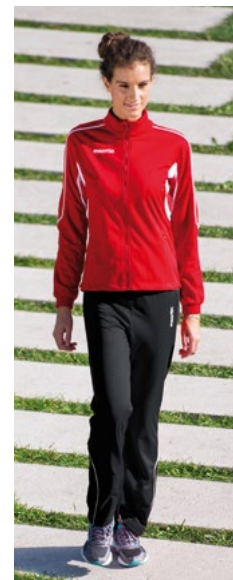

**PRINCE TOP**  
**PRINCE PANT**

**CHIMERA TRACKSUIT**

**SATYR TRACKSUIT**

**SIBILLA POLY TOP**

**ABILITY TRACKSUIT**

DISPONIBILE FINO  
AVAILABLE UNTIL  
**2017**

TRACKSUITS  
**MISKAR**  
FULL ZIP TOP

BODY SLIM **REGULAR**